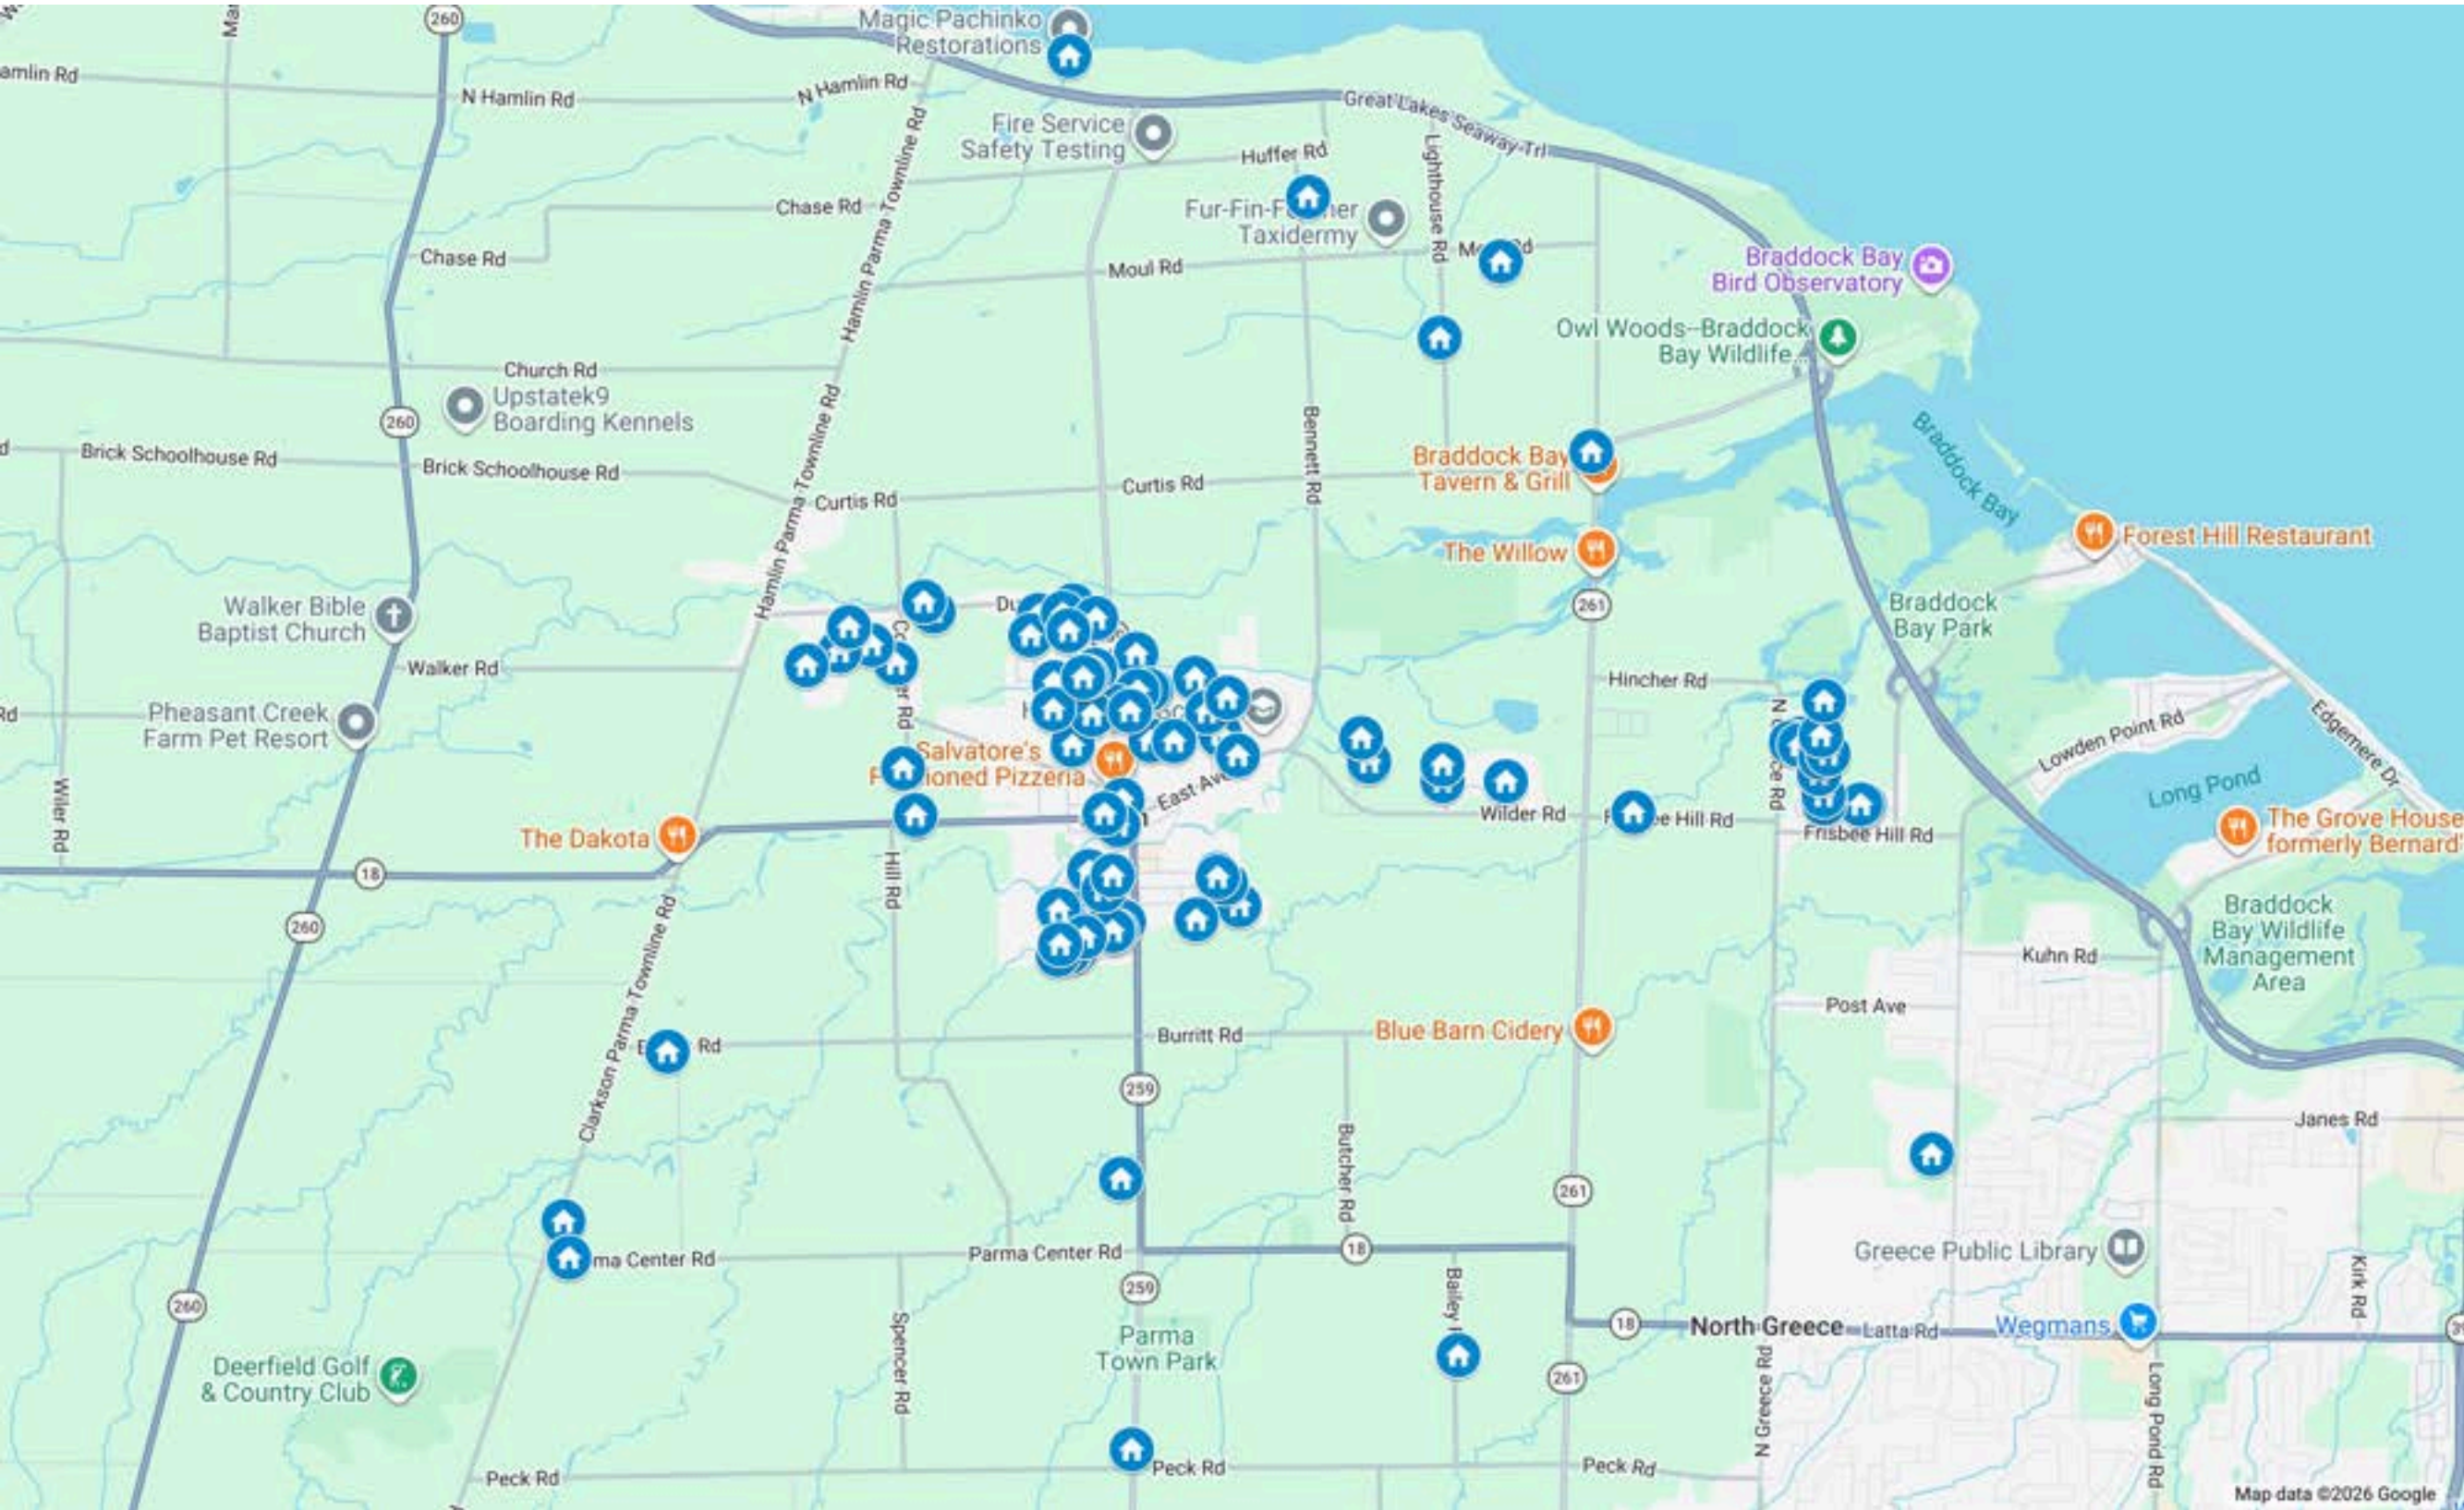

2026 Hilton-Parma Community Garage Sale - June 5 & 6

Garage Sale Addresses Google Map Database - 2025

-  308 Applewood Ln
-  100 Bailey Rd
-  74 W Beach Dr
-  50 Bennett Rd
-  15 Burning Tree Dr
-  19 Burning Tree Dr
-  28 Burning Tree Dr
-  897 Burritt Rd
-  65 Cambridge Rd
-  92 Cambridge Rd
-  27 Carrie Marie Ln
-  69 Carrie Marie Ln
-  125 Centennial Ln
-  1226 Clarkson Parma Townline Rd
-  161 Collamer Rd
-  265 Collamer Rd

Come out and shop all of the sales in the Hilton-Parma Community on Friday and Saturday, June 5 & 6, from 9:00 a.m. to 5:00 p.m. Use this interactive Google map to take you from location to location. Please note that participating addresses may not be open on both dates if they so choose. Happy shopping!

19 Tallwood Dr

163 Timarron Trail

22 Tyler Trail

117 Underwood Ave

46 West Ave

198 Widedon Landing

238 Widedon Landing

249 Widedon Landing

290 Widedon Landing

368 Widedon Landing
